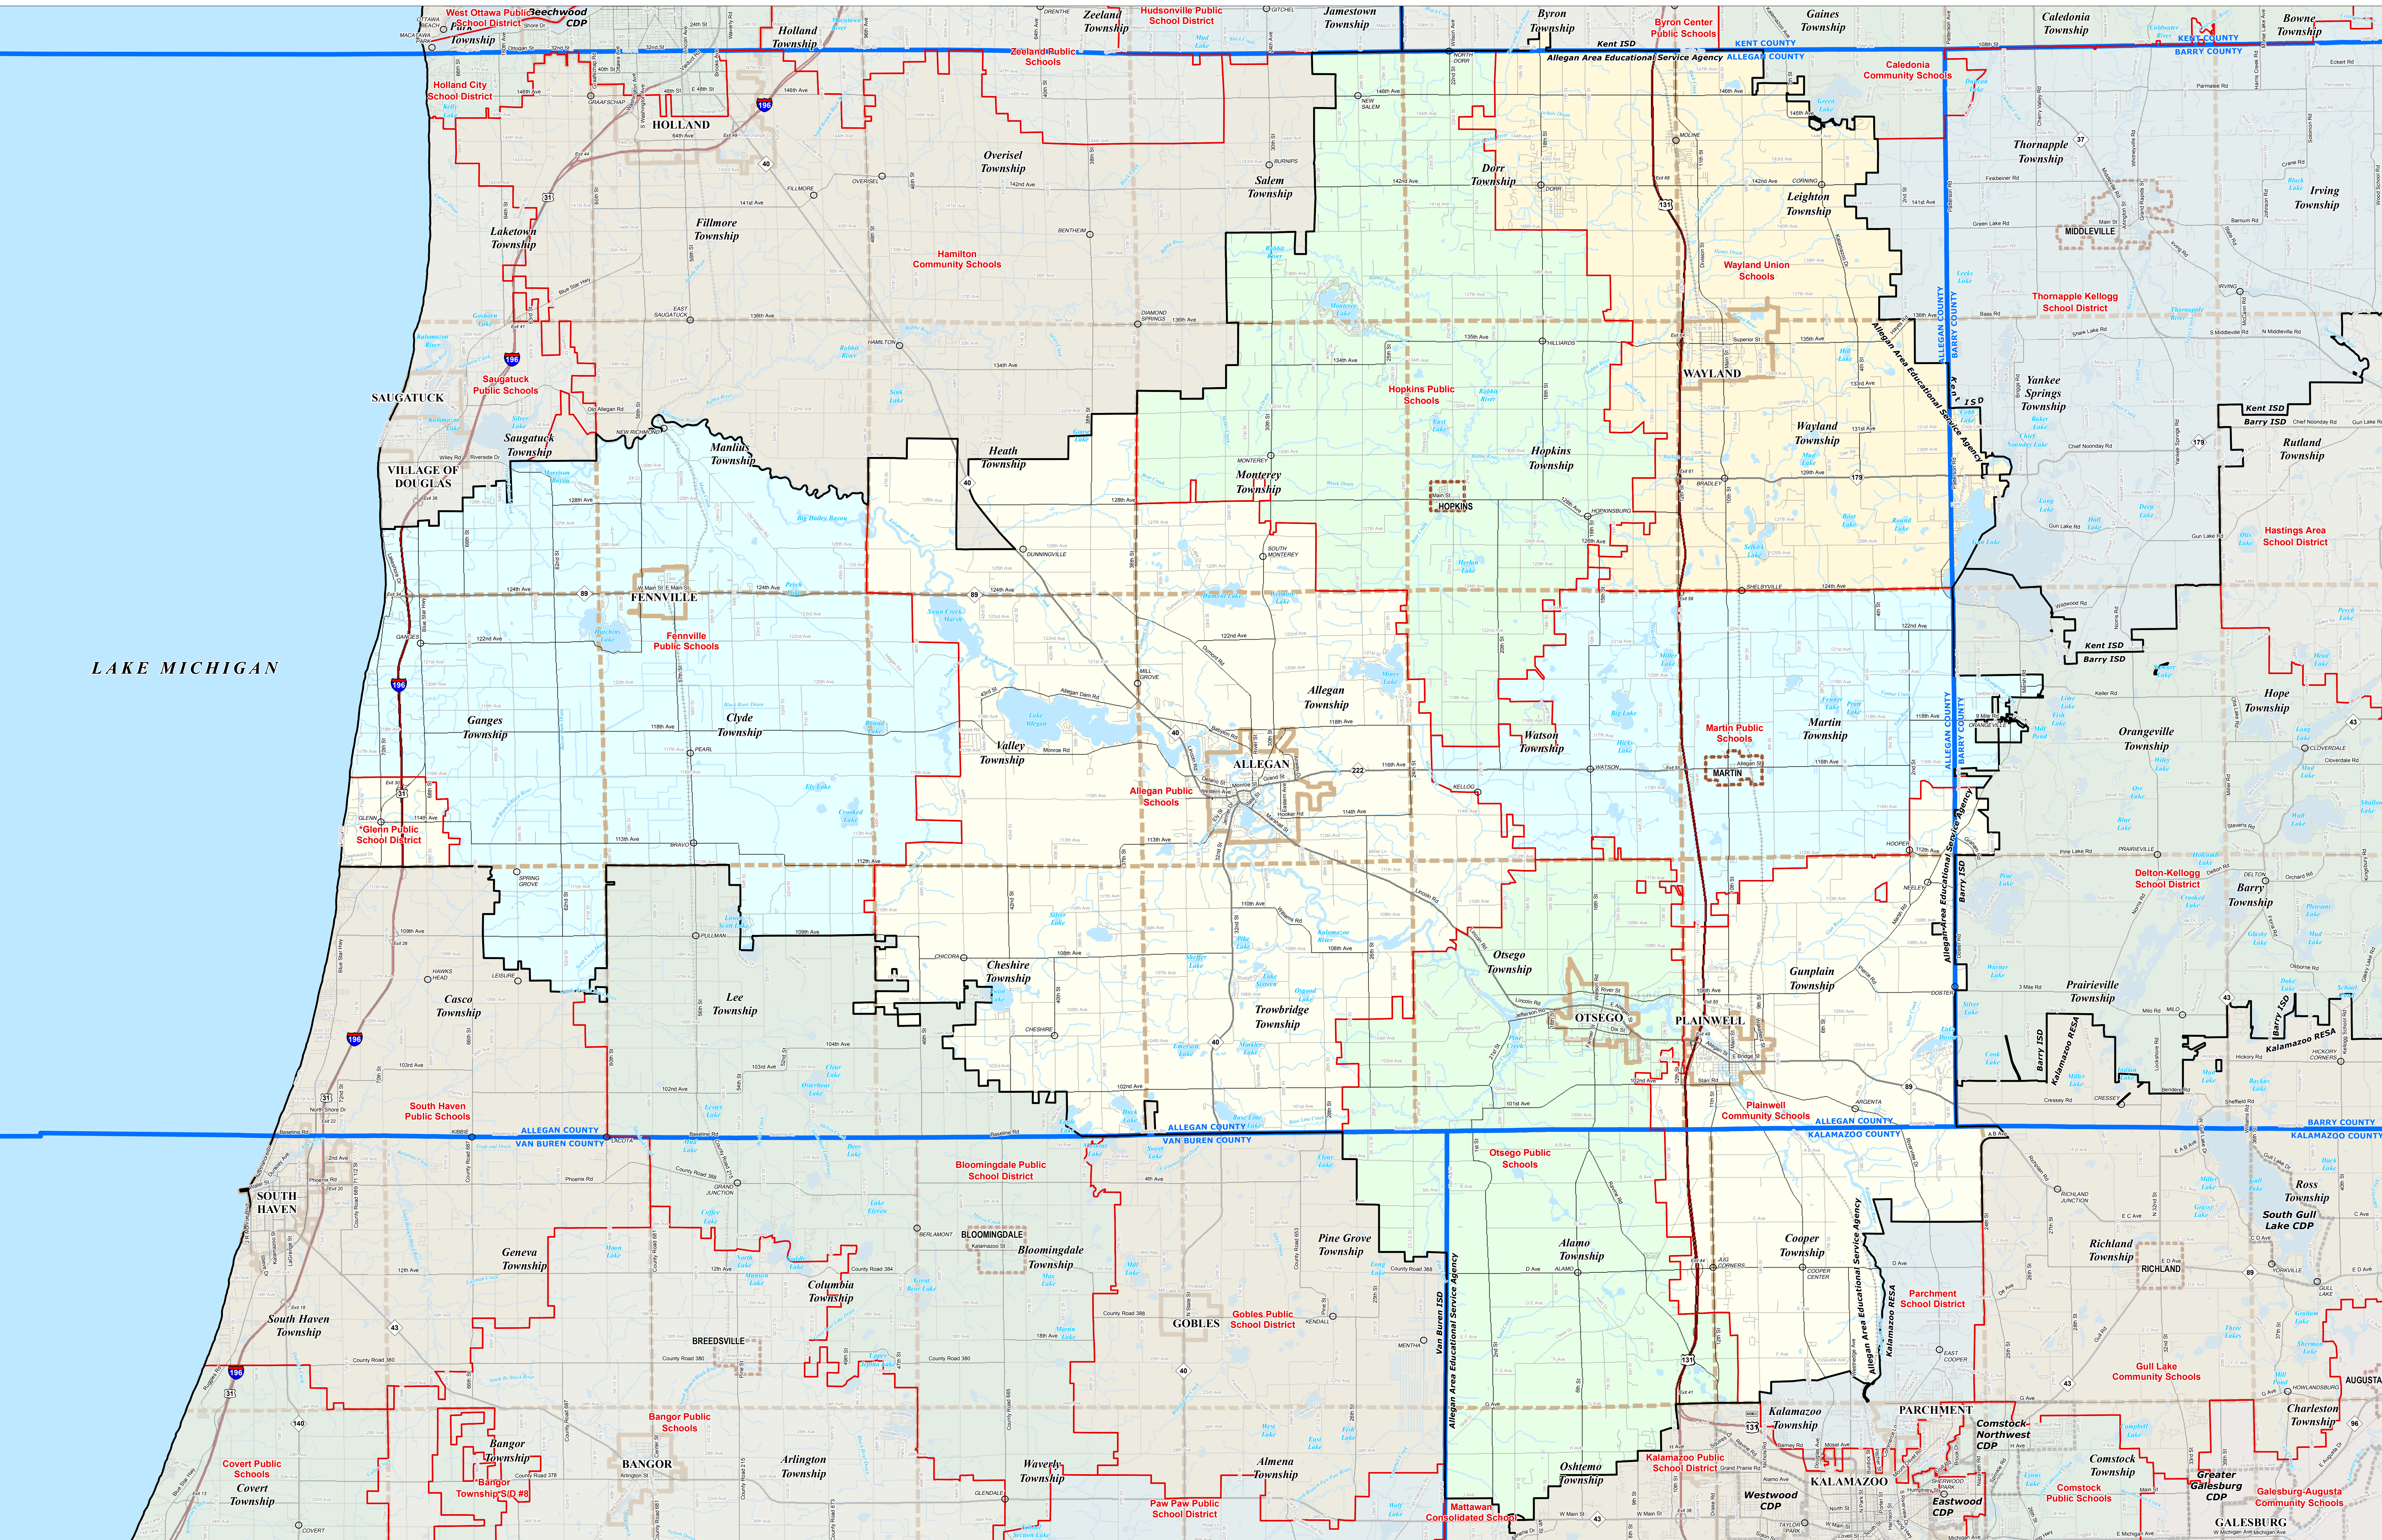

ALLEGAN AREA EDUCATIONAL SERVICE AGENCY

0 2.5 5 Miles

Legend

Source: Michigan Geographic Framework v13a